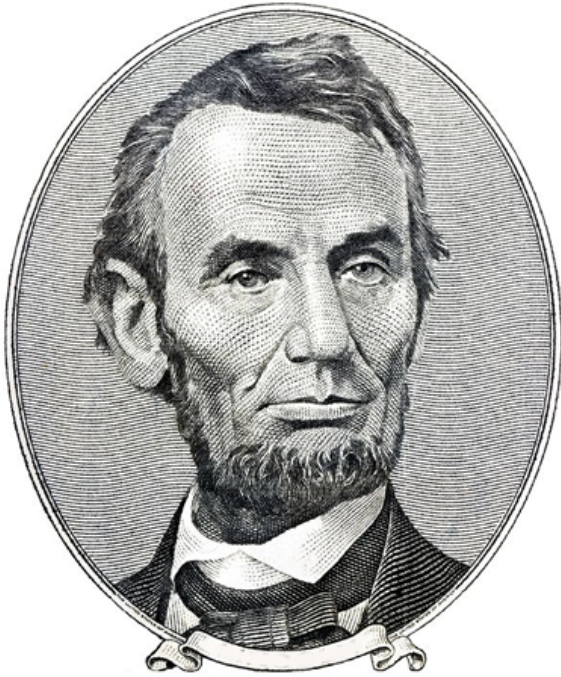

# FACT MATCH

Draw a line to connect the fact with the correct president's picture.

---

Only president to receive 100% of electoral votes

George Washington

Died at age 56

Nicknamed "Honest Abe"

Born on February 22, 1732

16th President of the United States

President during the Civil War

Commander-In-Chief during Revolutionary War

Born on February 12, 1809

Married Martha Custis

Nicknamed "Father Of His Country"

Married Mary Todd

Abraham Lincoln

Assassinated

Died at age 67

Tallest President at 6' 4"

1st President of the United States